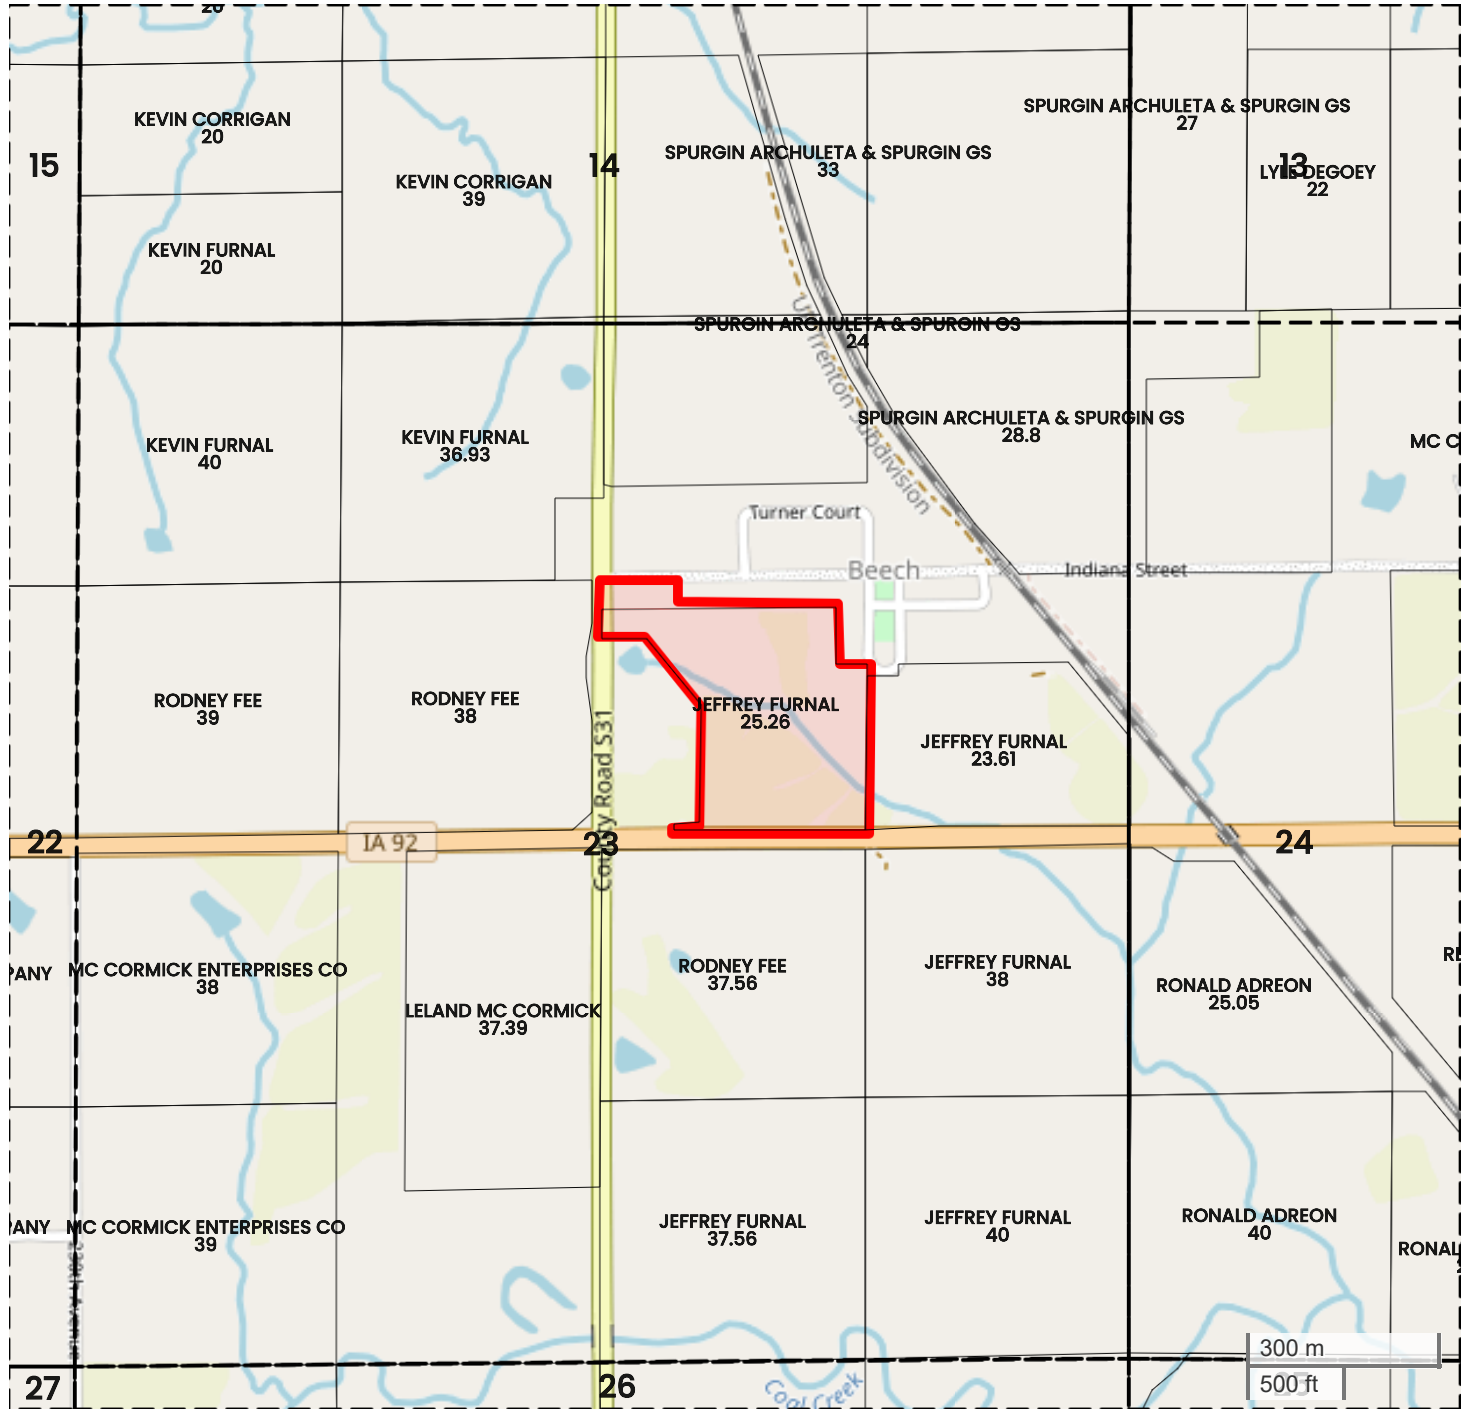

FURNAL - WEST  
PLAT MAP

Center: 41.372831, -93.354900

23-76N-22W

Union Township

Warren County, IA

FarmWorth, LLC makes no warranties, express or implied, regarding the accuracy of any information provided through FarmWorth.com. User is solely responsible for independently verifying all information prior to use and waives any claims against FarmWorth, LLC arising from inaccuracies in such information.